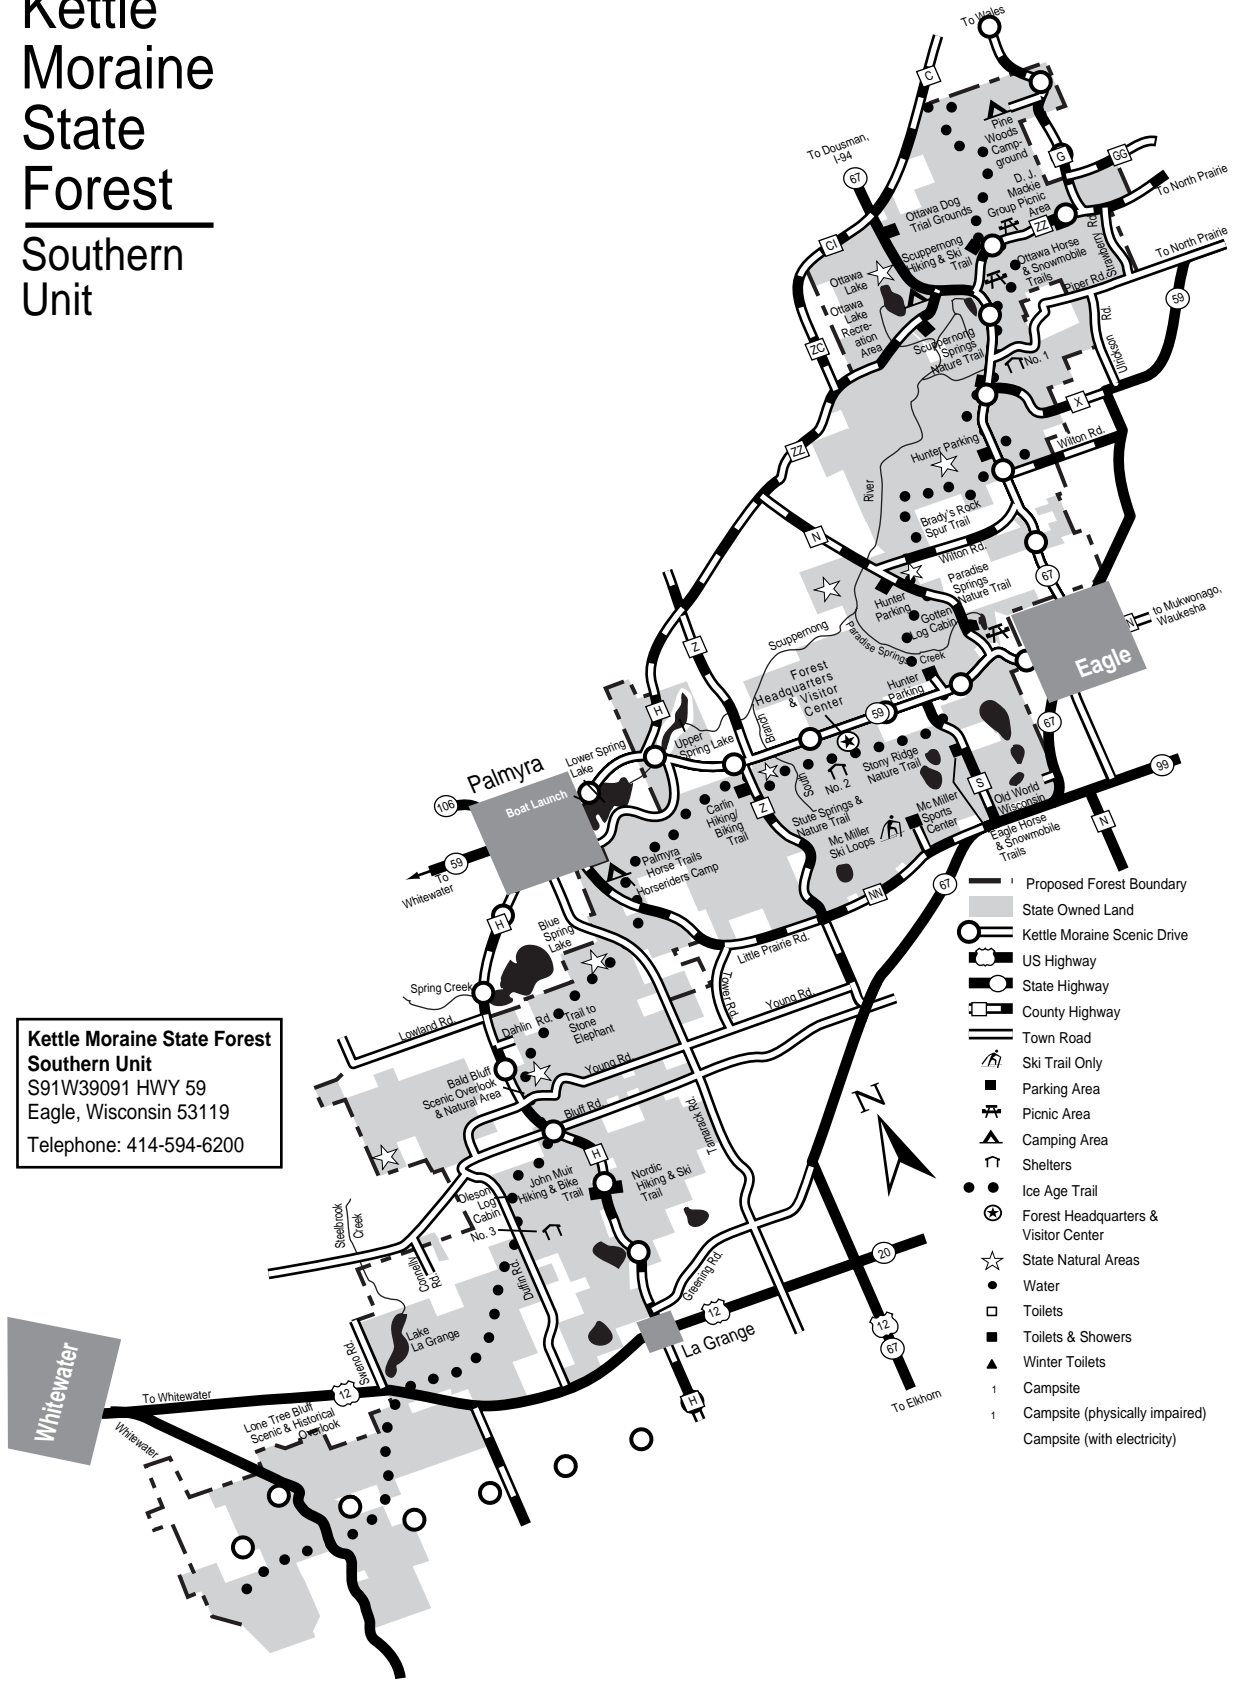

Kettle Moraine State Forest Southern Unit

**Kettle Moraine State Forest
Southern Unit**
S91W39091 HWY 59
Eagle, Wisconsin 53119
Telephone: 414-594-6200

- Proposed Forest Boundary
- State Owned Land
- Kettle Moraine Scenic Drive
- US Highway
- State Highway
- County Highway
- Town Road
- Ski Trail Only
- Parking Area
- Picnic Area
- Camping Area
- Shelters
- Ice Age Trail
- Forest Headquarters & Visitor Center
- State Natural Areas
- Water
- Toilets
- Toilets & Showers
- Winter Toilets
- Campsite
- Campsite (physically impaired)
- Campsite (with electricity)